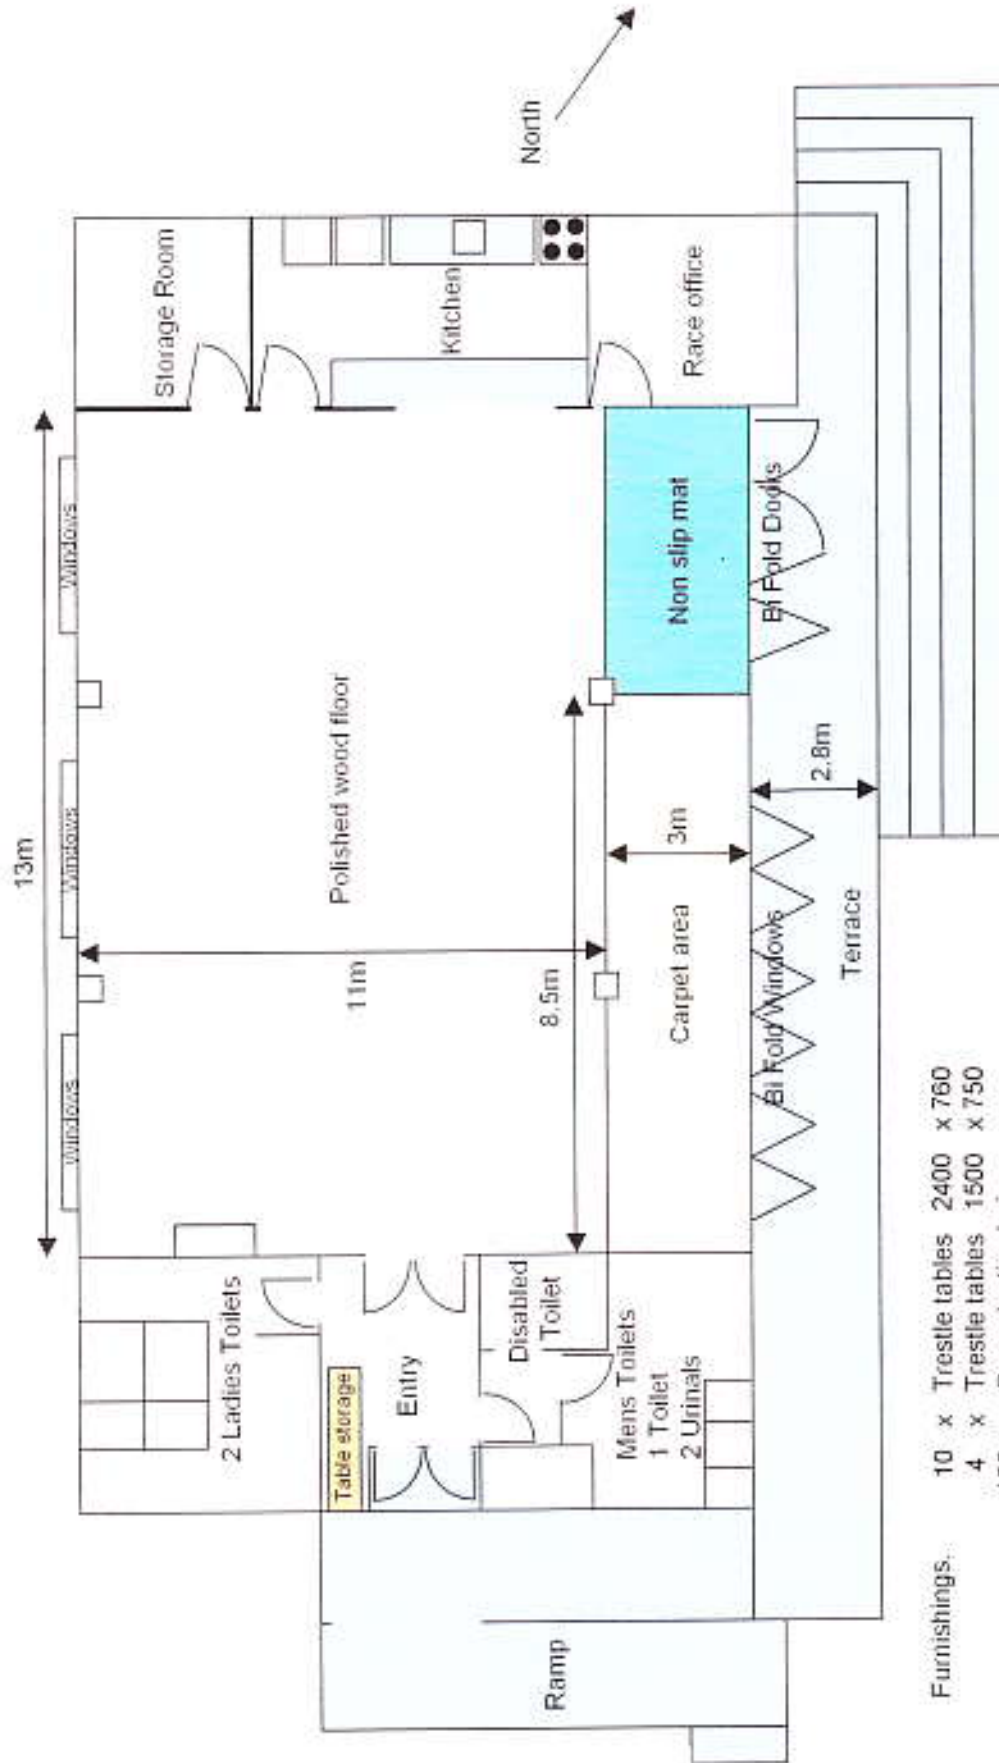

Wakatere Boating Club Hall

- Furnishings:
- 10 x Trestle tables 2400 x 760
 - 4 x Trestle tables 1500 x 750
 - 120 x Grey plastic chairs
 - 34 x Blue upholstered chairs
 - 5 x Coffee tables

Concrete Path (Old Street)

To Beach